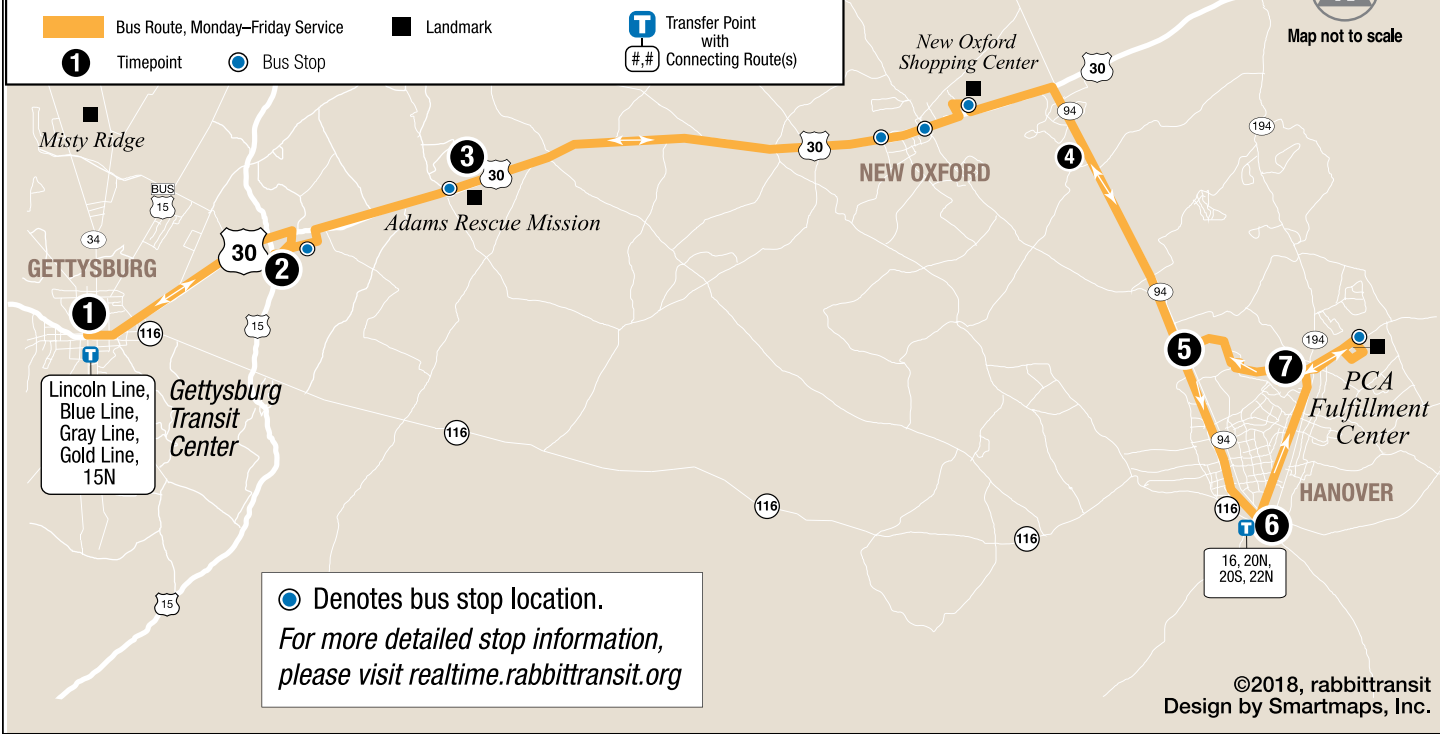

GHC Serving Gettysburg, New Oxford, and Hanover

ROUTE GHC: MONDAY-FRIDAY • GETTYSBURG / NEW OXFORD / HANOVER

	1	2	3	4	5	6	6	7	4	3	2	1
	GB TRANSFER CENTER	GB GATEWAY AT V-TWIN	ADAMS COUNTY PRISON	CROSS KEYS VILLAGE	GATEWAY HANOVER (TARGET)	WALNUT AT RAILROAD	WALNUT AT RAILROAD	HANOVER CROSSING SHOPPING CENTER	CROSS KEYS VILLAGE	ADAMS COUNTY PRISON	GATESWAY AT V-TWIN	GB TRANSFER CENTER
AM	6:05	6:13	6:22	6:38	6:45	6:55	7:00	7:15	7:26	7:42	7:50	8:00
	8:05	8:13	8:22	8:38	8:45	8:55	9:00	9:15	9:26	9:42	9:50	10:00
PM	10:05	10:13	10:22	10:38	10:45	10:55	11:00	11:15	11:26	11:42	11:50	12:00
	12:05	12:13	12:22	12:38	12:45	12:55	1:00	1:15	1:26	1:42	1:50	2:00
	2:05	2:13	2:22	2:38	2:45	2:55	3:00	3:15	3:26	3:42	3:50	4:00
	4:05	4:13	4:22	4:38	4:45	4:55	5:00	5:15	5:26	5:42	5:50	6:00