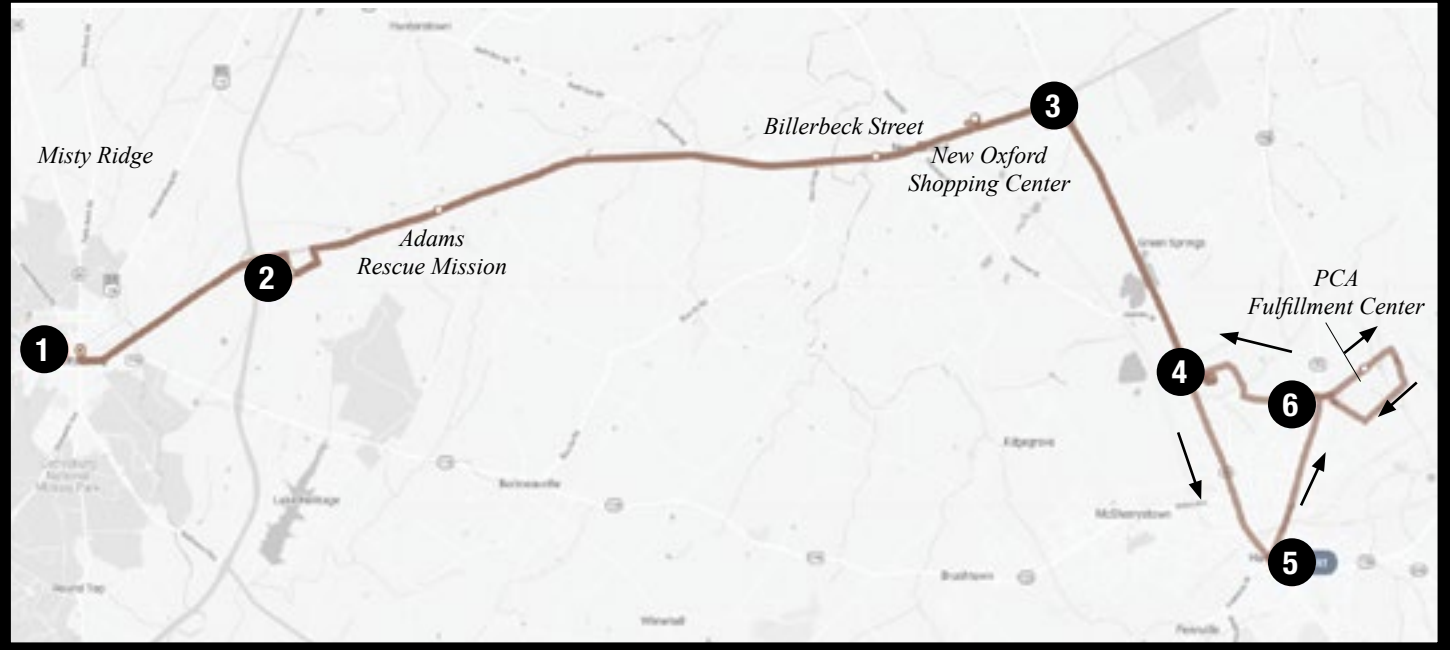

# ROUTE GHC: Gettysburg • New Oxford • Hanover

## ROUTE GHC: MONDAY-FRIDAY • GETTYSBURG / NEW OXFORD / HANOVER

	1	2	3	4	5	5	6	3	2	1		
	GB TRANSIT CENTER	15N GATEWAY	CROSS KEYS VILLAGE	GATEWAY HANOVER	DOWN TOWN HANOVER	DOWN TOWN HANOVER	HANOVER CROSSING SHOPPING CENTER	CROSS KEYS VILLAGE	15N GATEWAY	GB TRANSIT CENTER	MISTY RIDGE	
AM	5:45	6:05	6:16	6:36	6:43	6:55	7:02	7:18	7:29	7:48	8:00	—
	—	8:05	8:16	8:36	8:43	8:55	9:02	9:18	9:29	9:48	10:00	—
PM	—	10:05	10:16	10:36	10:43	10:55	11:02	11:18	11:29	11:48	<b>12:00</b>	—
	—	<b>12:05</b>	<b>12:16</b>	<b>12:36</b>	<b>12:43</b>	<b>12:55</b>	<b>1:02</b>	<b>1:18</b>	<b>1:29</b>	<b>1:48</b>	<b>2:00</b>	—
	—	<b>2:05</b>	<b>2:16</b>	<b>2:36</b>	<b>2:43</b>	<b>2:55</b>	<b>3:02</b>	<b>3:18</b>	<b>3:29</b>	<b>3:48</b>	<b>4:00</b>	—
	—	<b>4:05</b>	<b>4:16</b>	<b>4:36</b>	<b>4:43</b>	<b>4:55</b>	<b>5:02</b>	<b>5:18</b>	<b>5:29</b>	<b>5:48</b>	<b>6:00</b>	<b>6:08</b>

There are many stops between timepoints. To view the bus in real time and to see every bus stop, download the **myStop app** or visit **realtime.rabbittransit.org**.