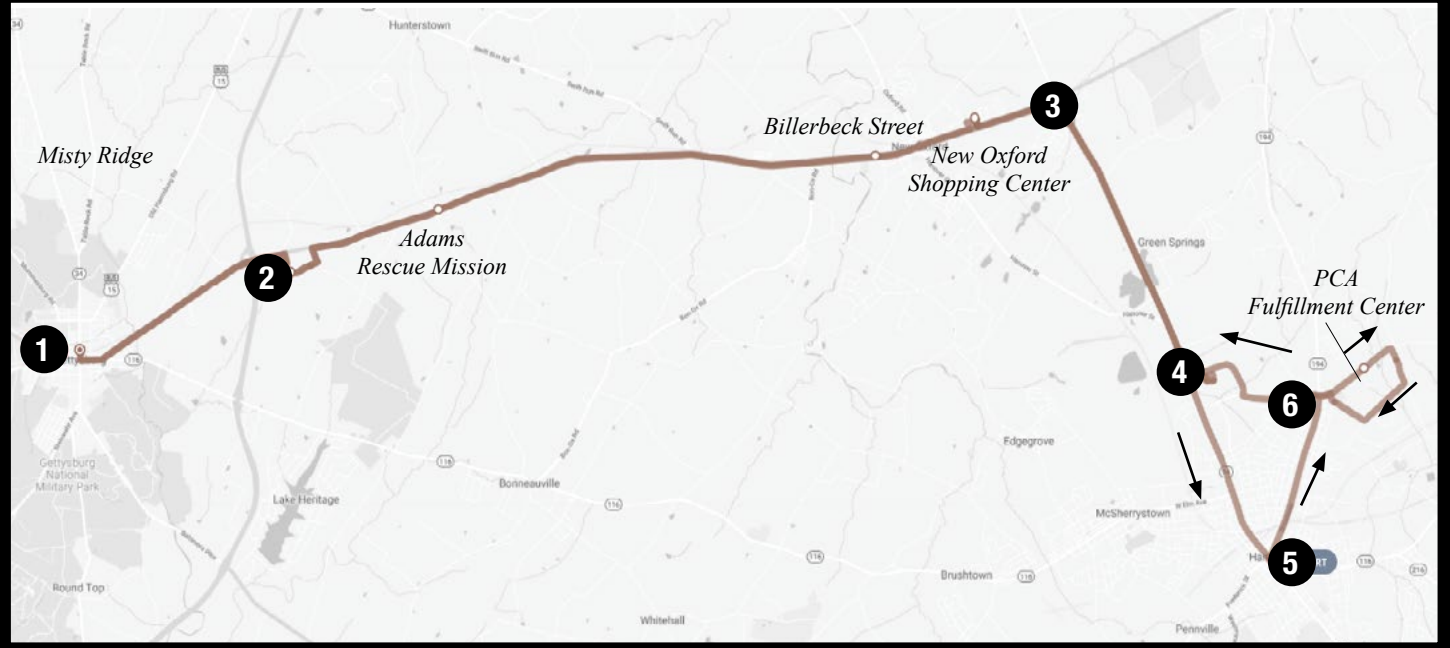

ROUTE GHC: Gettysburg • New Oxford • Hanover

ROUTE GHC: MONDAY-FRIDAY • GETTYSBURG / NEW OXFORD / HANOVER

	1	2	3	4	5	5	6	3	2	1		
	MISTY RIDGE	GB TRANSIT CENTER	15N GATEWAY	CROSS KEYS VILLAGE	GATEWAY HANOVER	DOWN TOWN HANOVER	DOWN TOWN HANOVER	HANOVER CROSSING SHOPPING CENTER	CROSS KEYS VILLAGE	15N GATEWAY	GB TRANSIT CENTER	MISTY RIDGE
AM	5:45	6:05	6:16	6:36	6:43	6:55	7:02	7:18	7:29	7:48	8:00	—
	—	8:05	8:16	8:36	8:43	8:55	9:02	9:18	9:29	9:48	10:00	—
PM	—	10:05	10:16	10:36	10:43	10:55	11:02	11:18	11:29	11:48	12:00	—
	—	12:05	12:16	12:36	12:43	12:55	1:02	1:18	1:29	1:48	2:00	—
	—	2:05	2:16	2:36	2:43	2:55	3:02	3:18	3:29	3:48	4:00	—
	—	4:05	4:16	4:36	4:43	4:55	5:02	5:18	5:29	5:48	6:00	6:08

There are many stops between timepoints. To view the bus in real time and to see every bus stop, download the **myStop app** or visit **realtime.rabbittransit.org**.