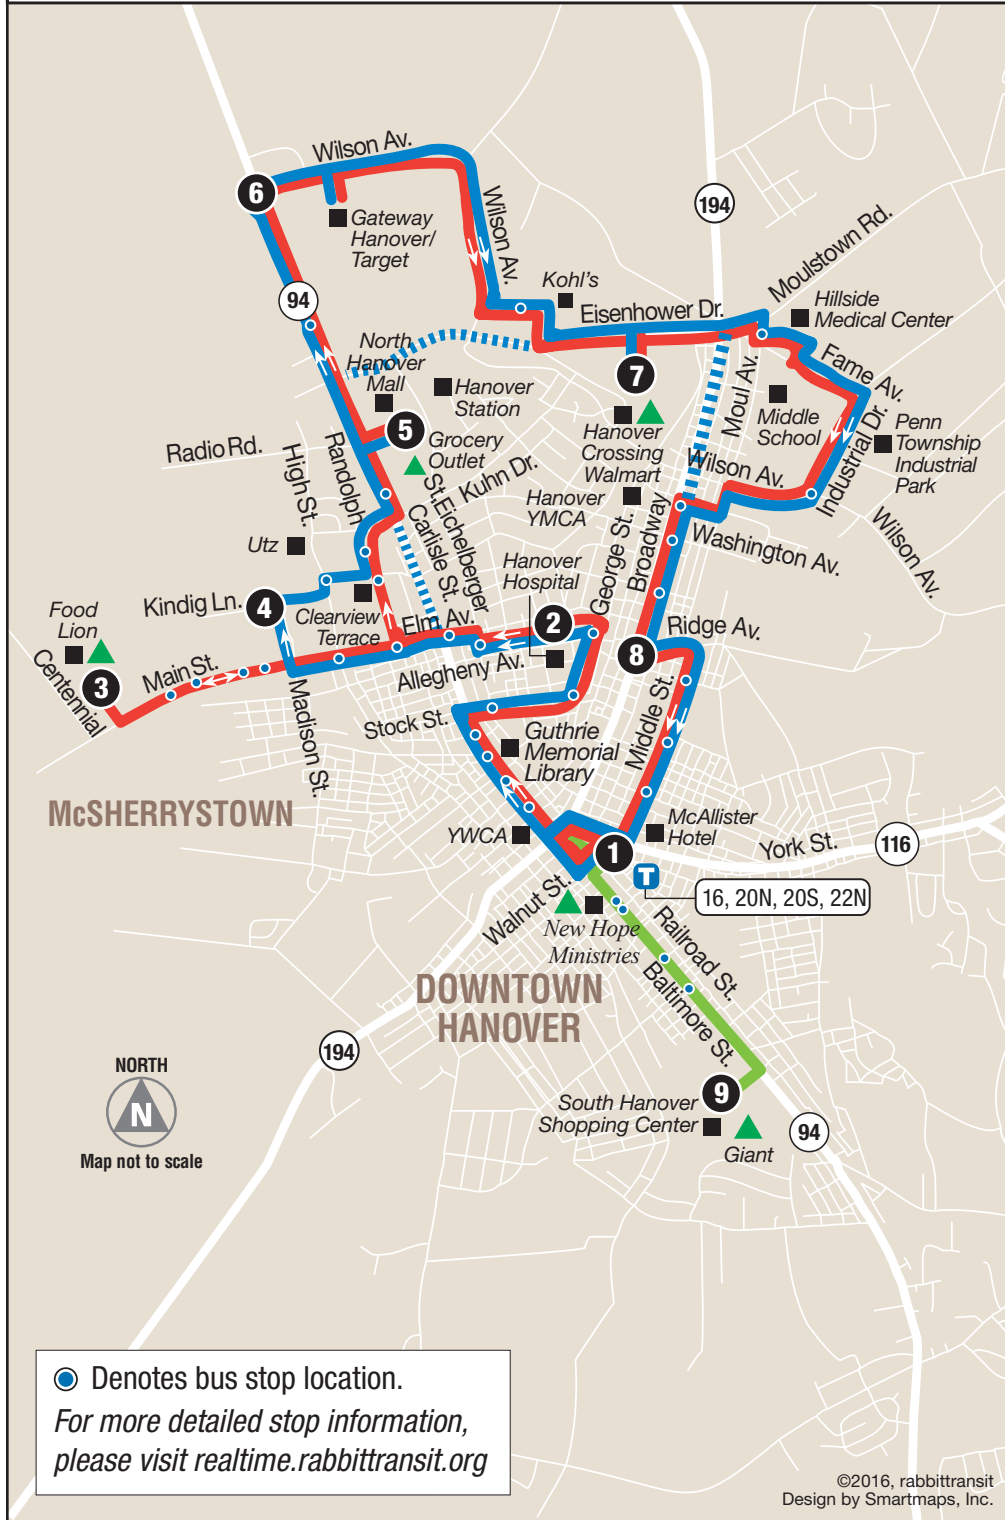

20N / 22N / 20S

Serving North & South Hanover and McSherrystown

- Bus Route 20N, Monday–Saturday Service
- Bus Route 20S, Monday–Saturday Service
- Bus Route 22N, Monday–Saturday Service
- 20N Last Trip, Monday–Friday Service

- 1 Timepoint
- Landmark
- T Transfer Point with
with
#,# Connecting Route(s)
- Food Access Location
- Bus Stop

Denotes bus stop location.
 For more detailed stop information,
 please visit realtime.rabbittransit.org

ROUTE 22N - NORTH HANOVER / McSHERRYSTOWN

WEEKDAY SCHEDULE

| DOWNTOWN HANOVER | HANOVER HOSPITAL | McSHERRYS - TOWN | N. HANO. MALL | GATEWAY Wilson/94 | HANOVER CROSSING | BROADWAY / RIDGE | DOWNTOWN HANOVER |
|---------------------|---------------------|---------------------|------------------|----------------------|---------------------|---------------------|---------------------|
| | <i>7</i> | <i>10</i> | <i>13</i> | <i>3</i> | <i>7</i> | <i>5</i> | <i>11</i> |
| 7:00 | 7:07 | 7:17 | 7:30 | 7:33 | 7:40 | 7:49 | 8:00 |
| 11:00 | 11:07 | 11:17 | 11:30 | 11:33 | 11:40 | 11:49 | 12:00 |
| 3:00 | 3:07 | 3:17 | 3:30 | 3:33 | 3:40 | 3:49 | 4:00 |

ROUTE 20N - NORTH HANOVER

WEEKDAY SCHEDULE

| DOWNTOWN HANOVER | HANOVER HOSPITAL | KINDIG / MADISON | N. HANO. MALL | GATEWAY Wilson/94 | HANOVER CROSSING | BROADWAY / RIDGE |
|---------------------|---------------------|---------------------|------------------|----------------------|---------------------|---------------------|
| | <i>7</i> | <i>5</i> | <i>7</i> | <i>3</i> | <i>7</i> | <i>5</i> |
| 10:00 | 10:07 | 10:12 | 10:19 | 10:22 | 10:29 | 10:38 |
| 12:00 | 12:07 | 12:12 | 12:19 | 12:22 | 12:29 | 12:38 |
| 4:00 | 4:07 | 4:12 | 4:19 | 4:22 | 4:29 | 4:38 |