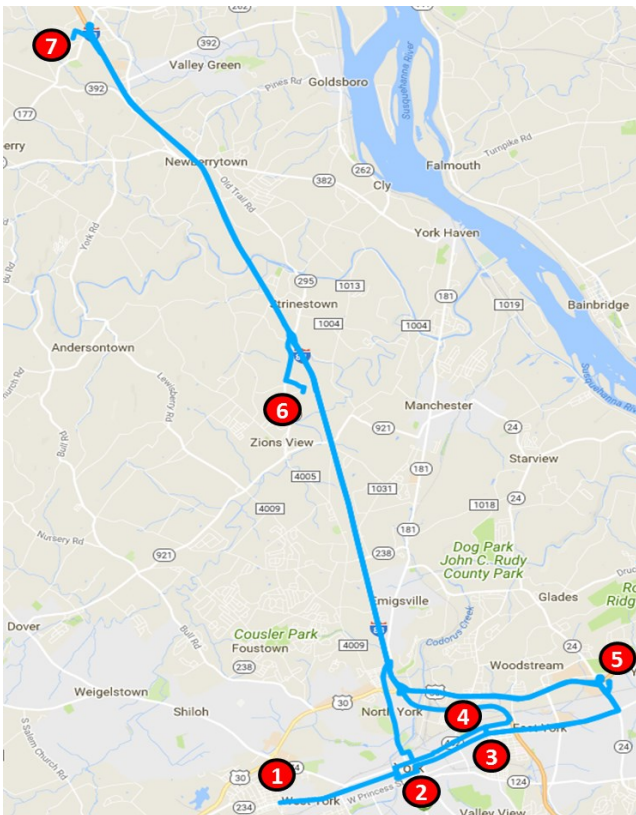

Bus Service to FedEx—Route 33

ROUTE 33 - WEEKDAY (M-F) SCHEDULE

1	2	3	4	5	6	7	7	6	5	3	2	1
DEPARTS Market / Diamond	DEPARTS Transfer Center	DEPARTS Phila. / Harrison	DEPARTS Market / Harrison	DEPARTS York Co. Prison	DEPARTS ES3	ARRIVES FedEx	DEPARTS FedEx	DEPARTS ES3	DEPARTS York Co. Prison	DEPARTS Phila. / Harrison	DEPARTS Transfer Center	DEPARTS Market / Diamond
4:55 AM	5:07 AM	---	5:13 AM	5:25 AM	5:50 AM	6:05 AM	6:10 AM	6:30 AM	6:53 AM	---	7:13 AM	7:21 AM
2:00 PM	2:10 PM	2:19 PM	---	---	2:50 PM	---	---	3:10 PM	---	3:25 PM	3:36 PM	3:44 PM
4:37 PM	4:49 PM	---	4:57 PM	5:15 PM	5:46 PM	6:01 PM	6:06 PM	6:26 PM	6:54 PM	---	7:14 PM	7:22 PM
9:35 PM	9:43 PM	9:52 PM	---	---	---	10:25 PM	10:40 PM	---	---	11:05 PM	11:13 PM	11:21 PM

ROUTE 33 - SATURDAY SCHEDULE

1	2	3	4	5	6	7	7	6	5	3	2	1
DEPARTS Market / Diamond	DEPARTS Transfer Center	DEPARTS Phila. / Harrison	DEPARTS Market / Harrison	DEPARTS York Co. Prison	ARRIVE ES3	ARRIVES FedEx	DEPARTS FedEx	DEPART ES3	DEPARTS York Co. Prison	DEPARTS Phila. / Harrison	DEPARTS Transfer Center	DEPARTS Market / Diamond
4:55 AM	5:07 AM	---	5:13 AM	5:25 AM	5:50 AM	6:05 AM	6:10 AM	6:30 AM	6:53 AM	---	7:13 AM	7:21 AM
2:00 PM	2:10 PM	2:19 PM	---	---	2:50 PM	---	---	3:10 PM	---	3:25 PM	3:36 PM	3:44 PM
4:42 PM	4:54 PM	---	5:02 PM	5:20 PM	5:50 PM	---	---	6:10 PM	6:35 PM	---	6:55 PM	7:03 PM

- FedEx is Now **HIRING**
- Bus runs Monday—Saturday
- Cost - \$1.60 for one-way trip (\$42 a month for unlimited rides)