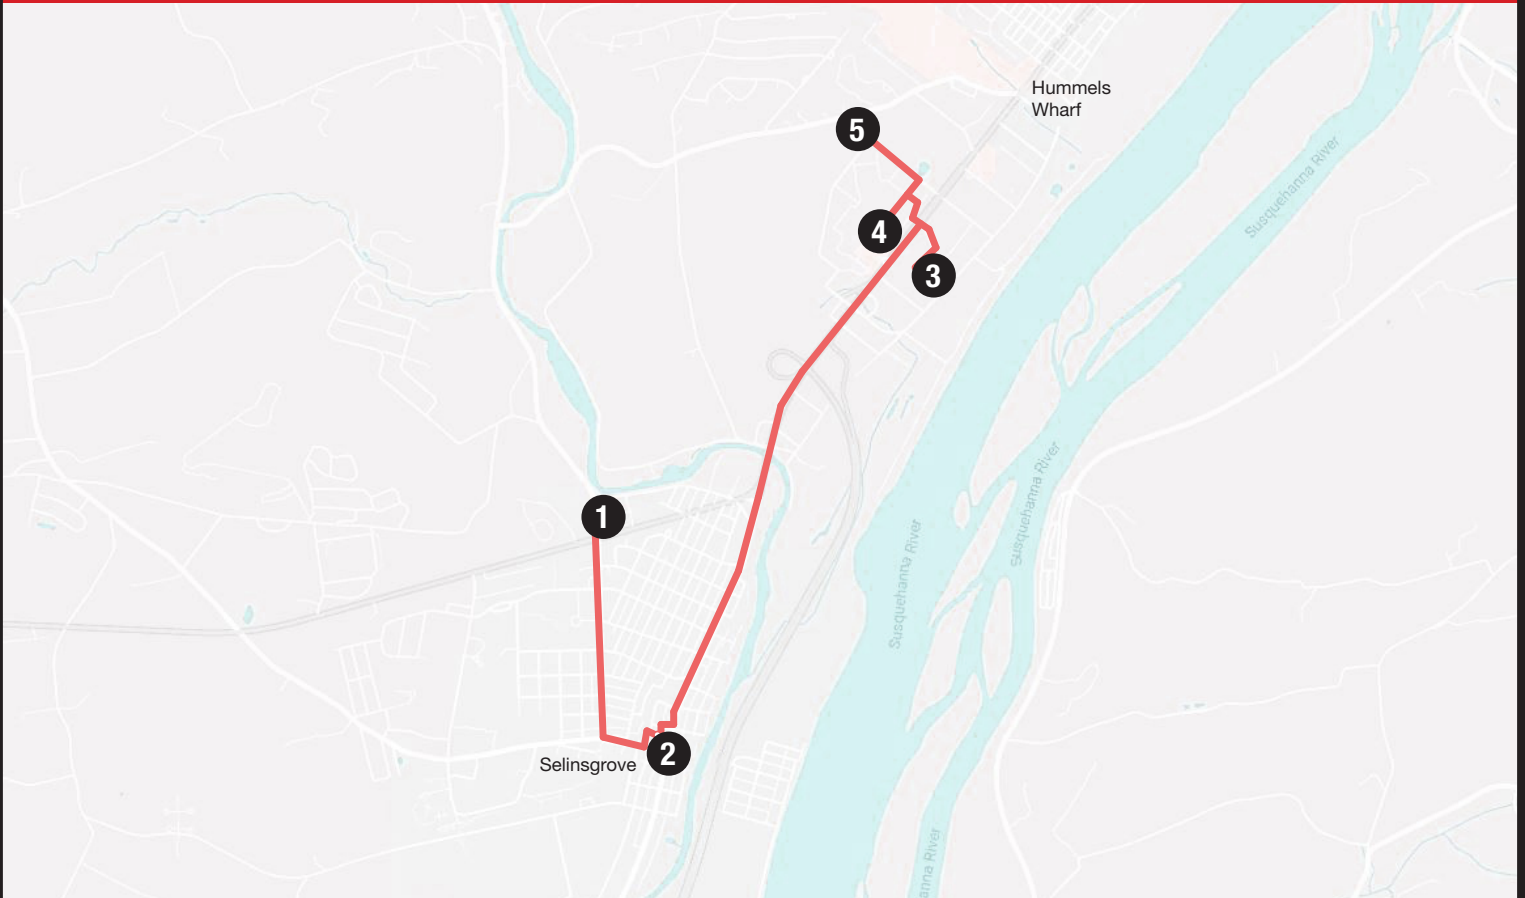

DESIGNATED STOP ROUTE: SNYDER

SELINGROVE AREA

AVAILABLE MONDAY-WEDNESDAY-FRIDAY

1	2	3	4	5	5	4	3	1	2
THE MANOR @ PENN VILLAGE	SNYDER COUNTY LIBRARY RUDY GELNETT	WALMART MARKET ENTRANCE SELINGROVE	SUSQUEHANNA VALLEY MALL FRONT ENTRANCE	GEISINGER ROOSEVELT AVE	GEISINGER ROOSEVELT AVE	SUSQUEHANNA VALLEY MALL FRONT ENTRANCE	WALMART MARKET ENTRANCE SELINGROVE	THE MANOR @ PENN VILLAGE	SNYDER COUNTY LIBRARY RUDY GELNETT
9:30AM	9:40AM	10:00AM	10:15AM	10:25AM	2:05PM	2:15PM	2:30PM	2:40PM	2:50PM

ONLY \$2.00 PER RIDE!

To request a ride, call customer service by noon the business day prior to your trip (by Friday noon for Monday trips.) Please have exact fare ready for your driver.

Questions? Call 1-800-632-9063.