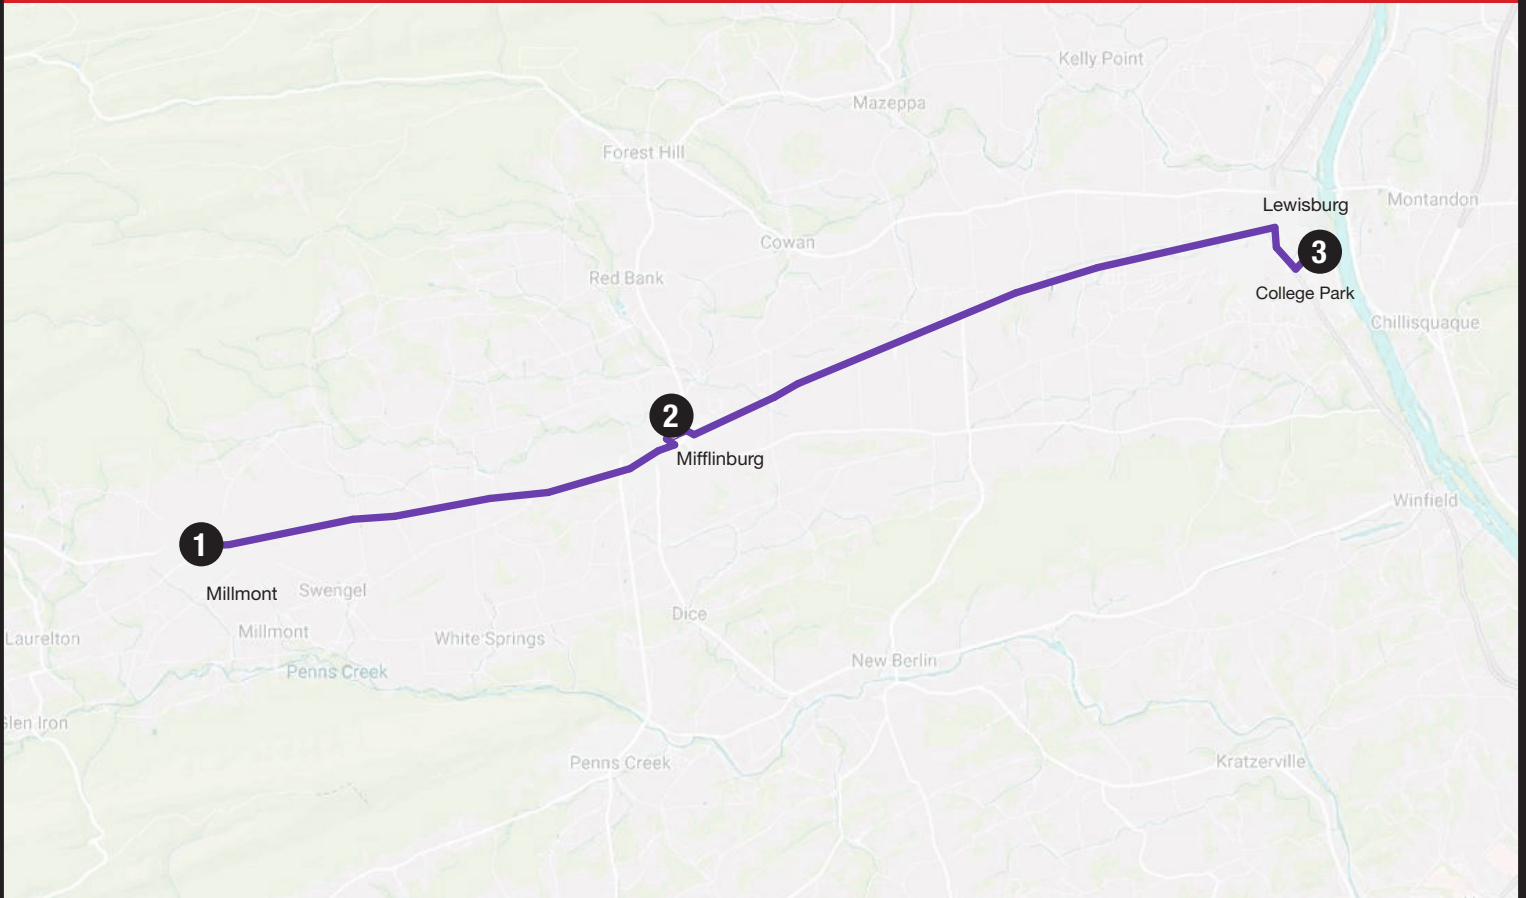

# DESIGNATED STOP ROUTE: UNION

## MIFFLINBURG—LEWISBURG—MIFFLINBURG

**ONLY  
\$2.00 PER  
RIDE!**

To request a ride, call customer service by noon the business day prior to your trip (by Friday noon for Monday trips.) Please have exact fare ready for your driver.

**Questions? Call 1-800-632-9063.**